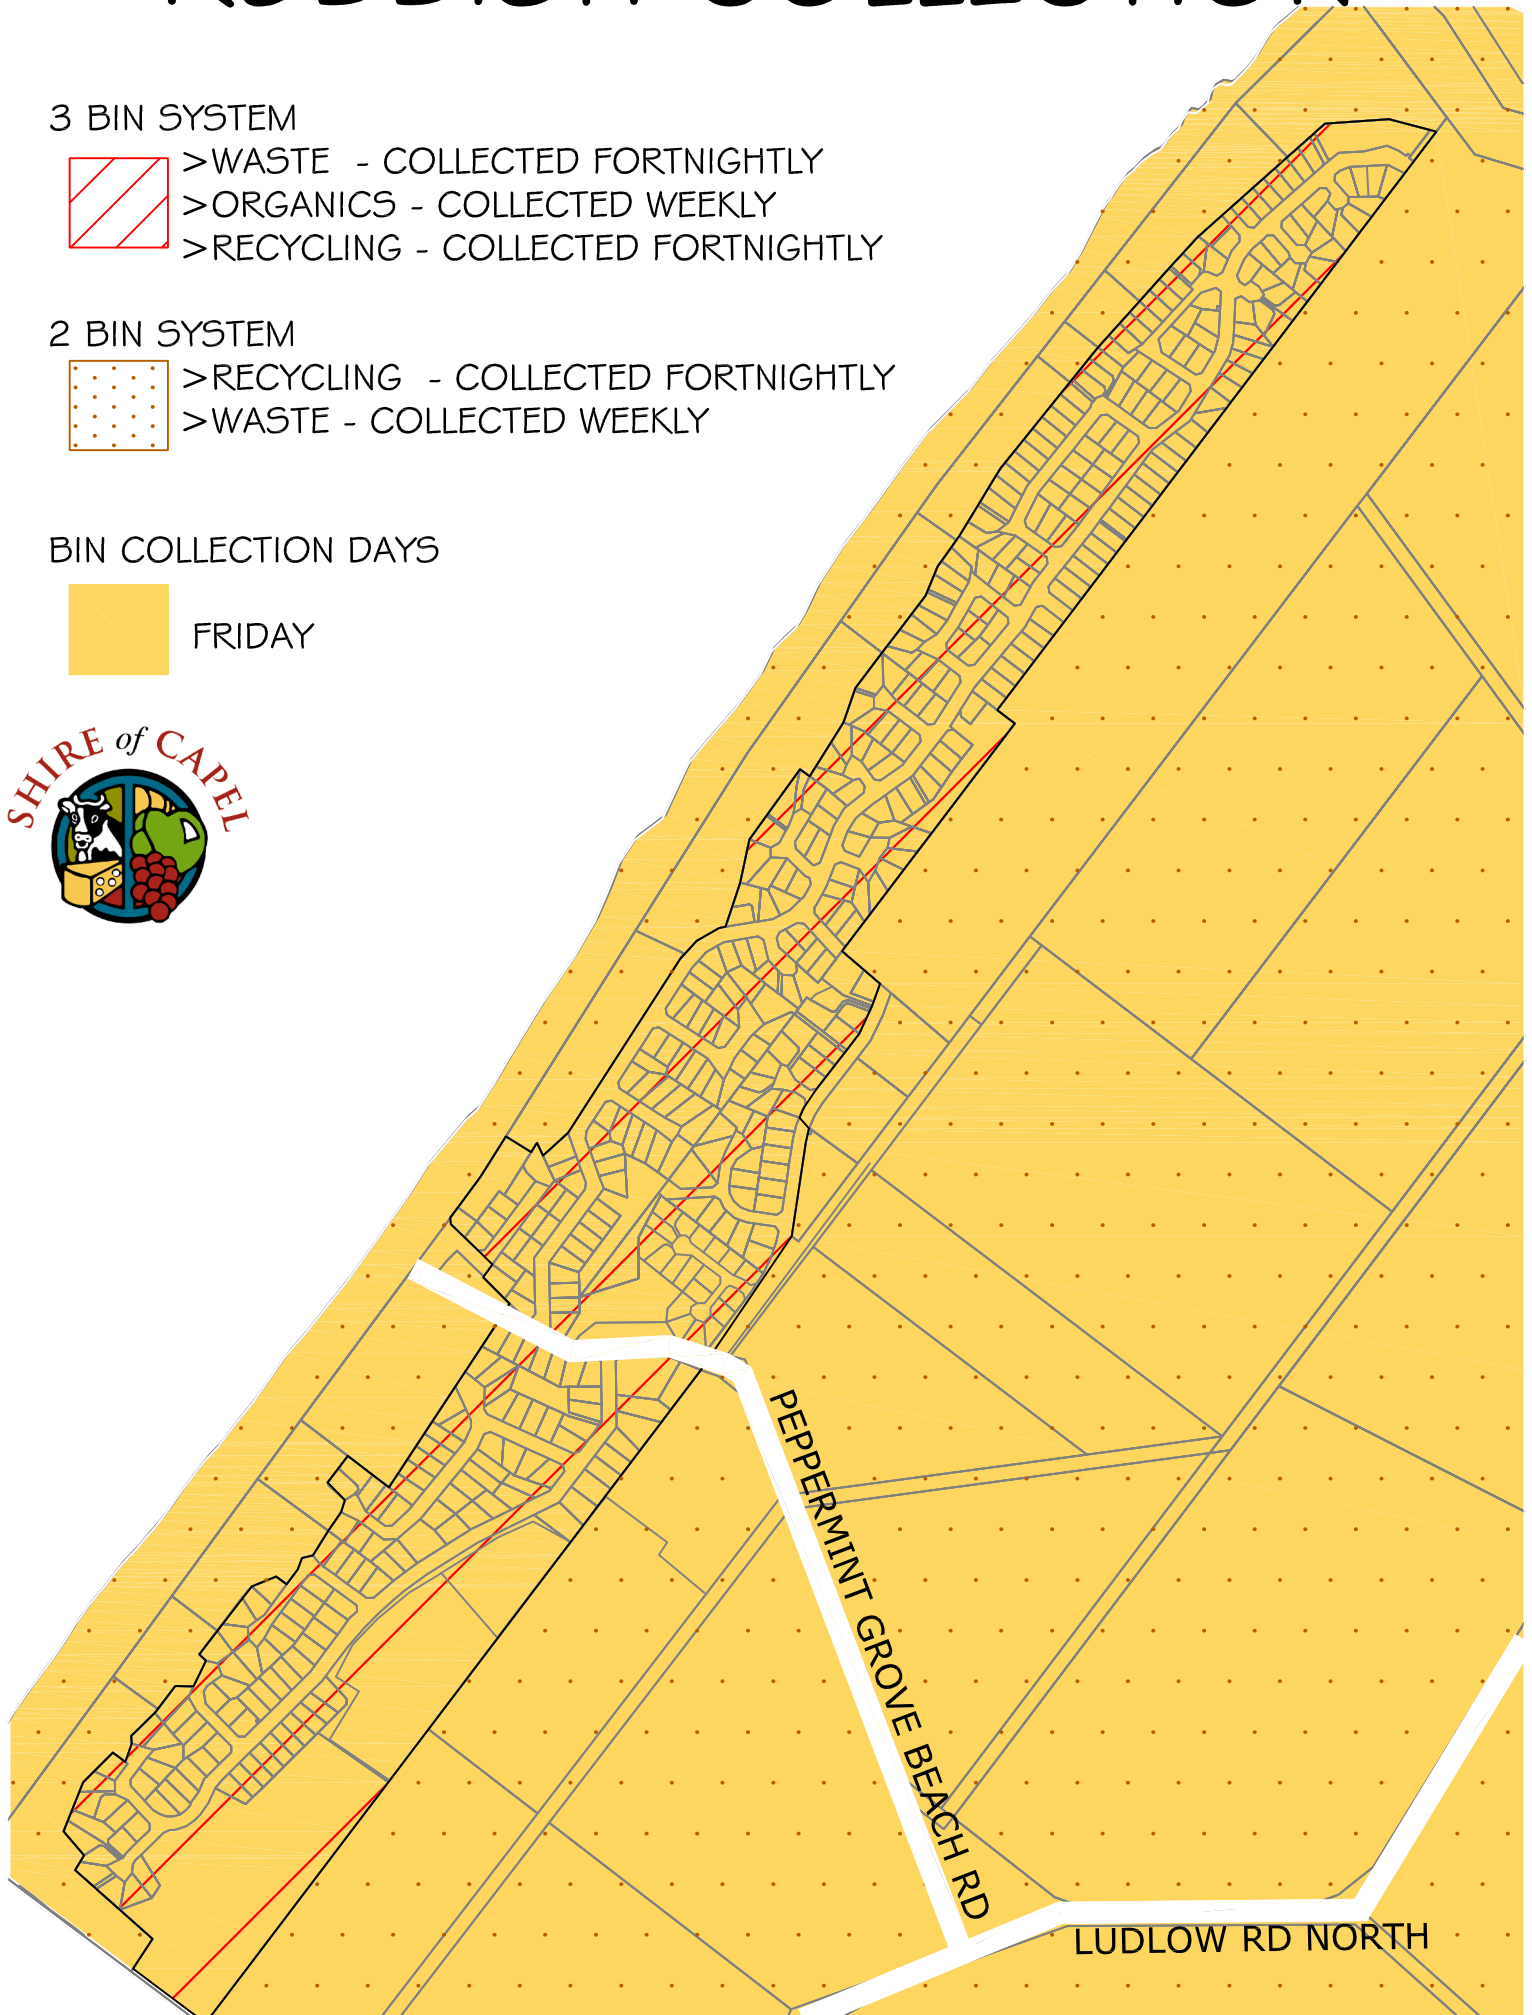

# PEPPERMINT GROVE BEACH RUBBISH COLLECTION

## 3 BIN SYSTEM

- >WASTE - COLLECTED FORTNIGHTLY
- >ORGANICS - COLLECTED WEEKLY
- >RECYCLING - COLLECTED FORTNIGHTLY

## 2 BIN SYSTEM

- >RECYCLING - COLLECTED FORTNIGHTLY
- >WASTE - COLLECTED WEEKLY

## BIN COLLECTION DAYS

FRIDAY

PEPPERMINT GROVE BEACH RD

LUDLOW RD NORTH